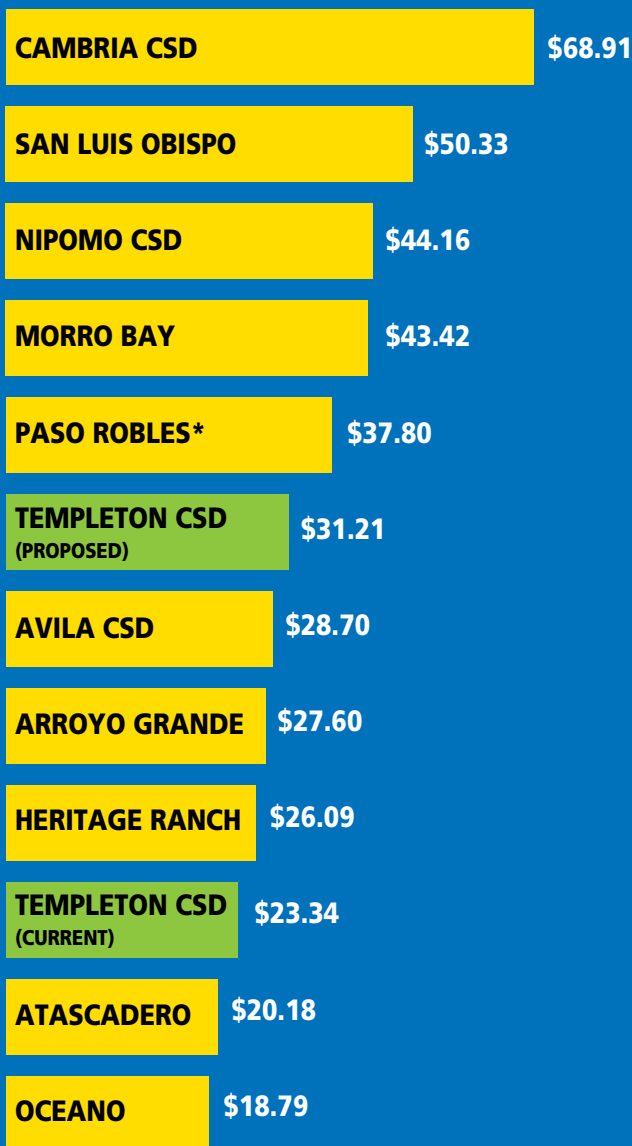

Residential Wastewater Rate Comparison

(as of August 9, 2013)

**Reflects average bill based on water usage*